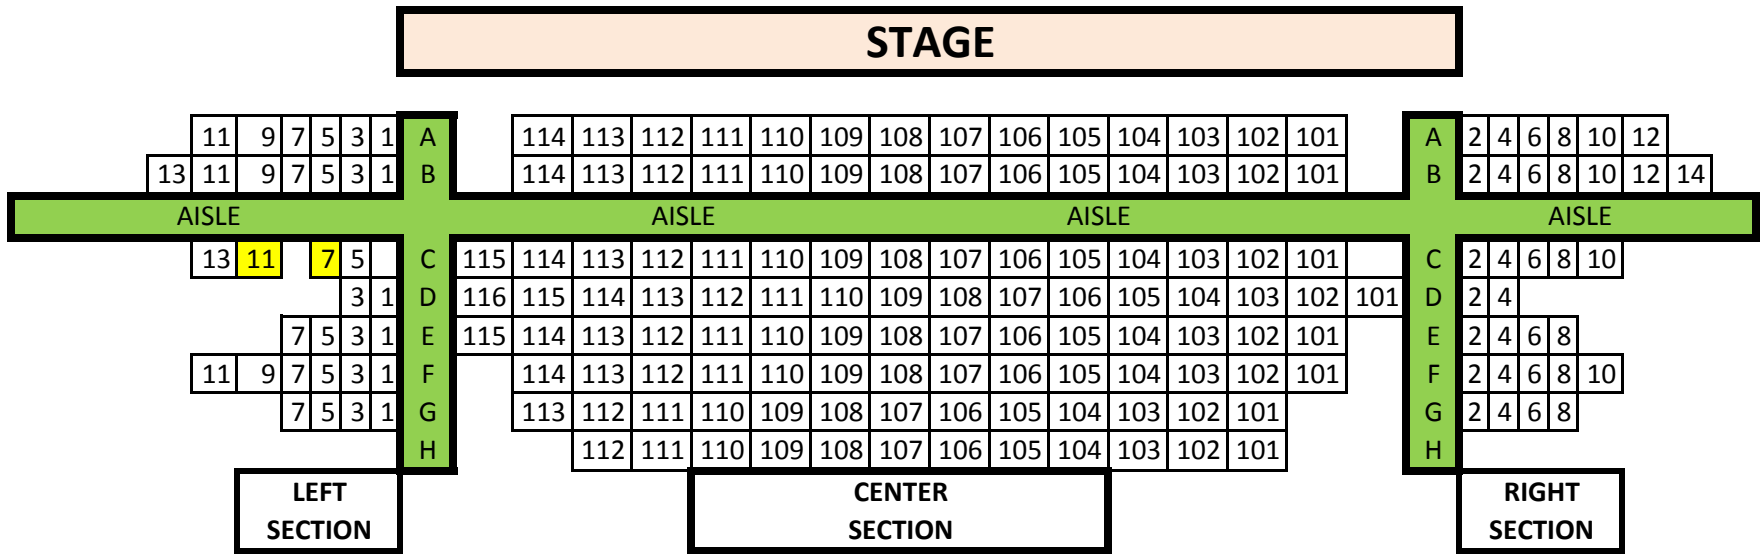

AGNES DeMILLE THEATRE

AISLES

WHEELCHAIR